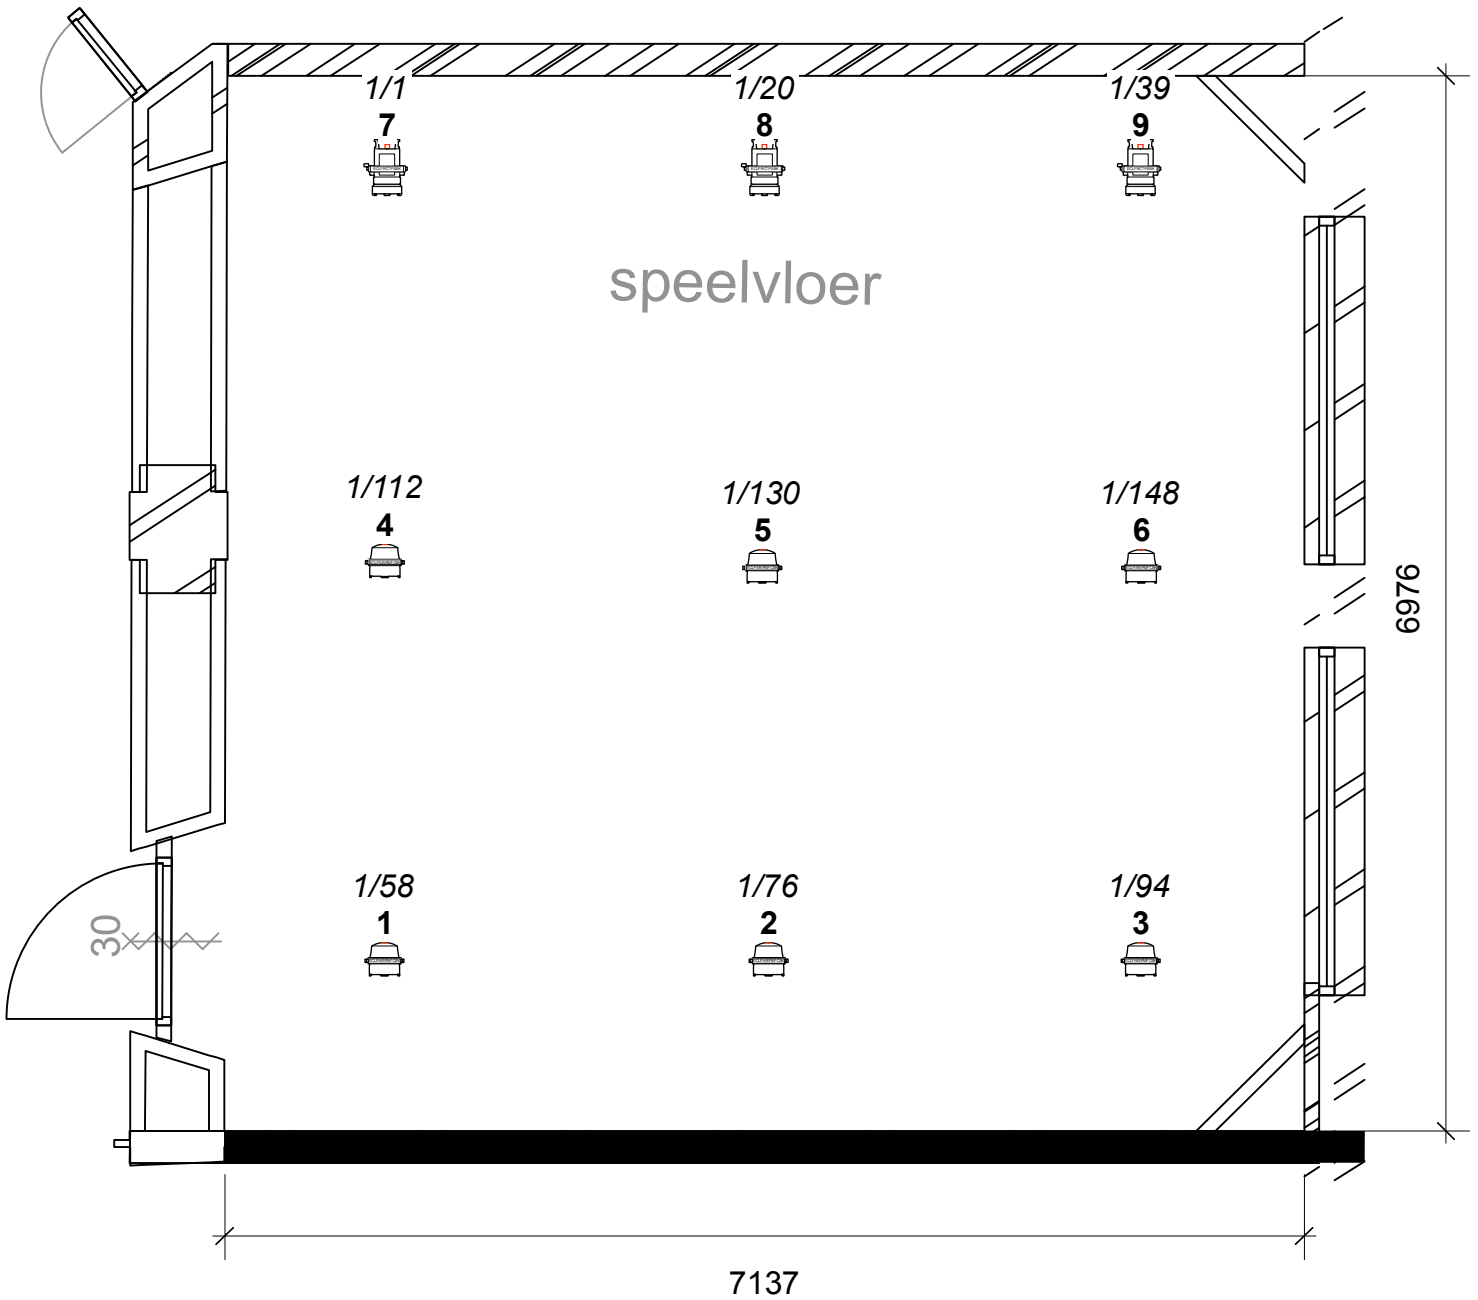

studio 2

Legenda

	PROLIGHTS-ECLPARIPMFC BK
	PROLIGHTS-ECLFRCTSBK

Project: boorstraat		Drawing number: 1	
Name: Studio 2		Version: 0.1	Date: 01-09-25
scale: 1:50	Paper size: a4	Units: mm	Drawn by: MH
THEATER UTRECHT Centre for Performing Arts Boorstraat 107 3513 SE Utrecht technical@theaterutrecht.nl			