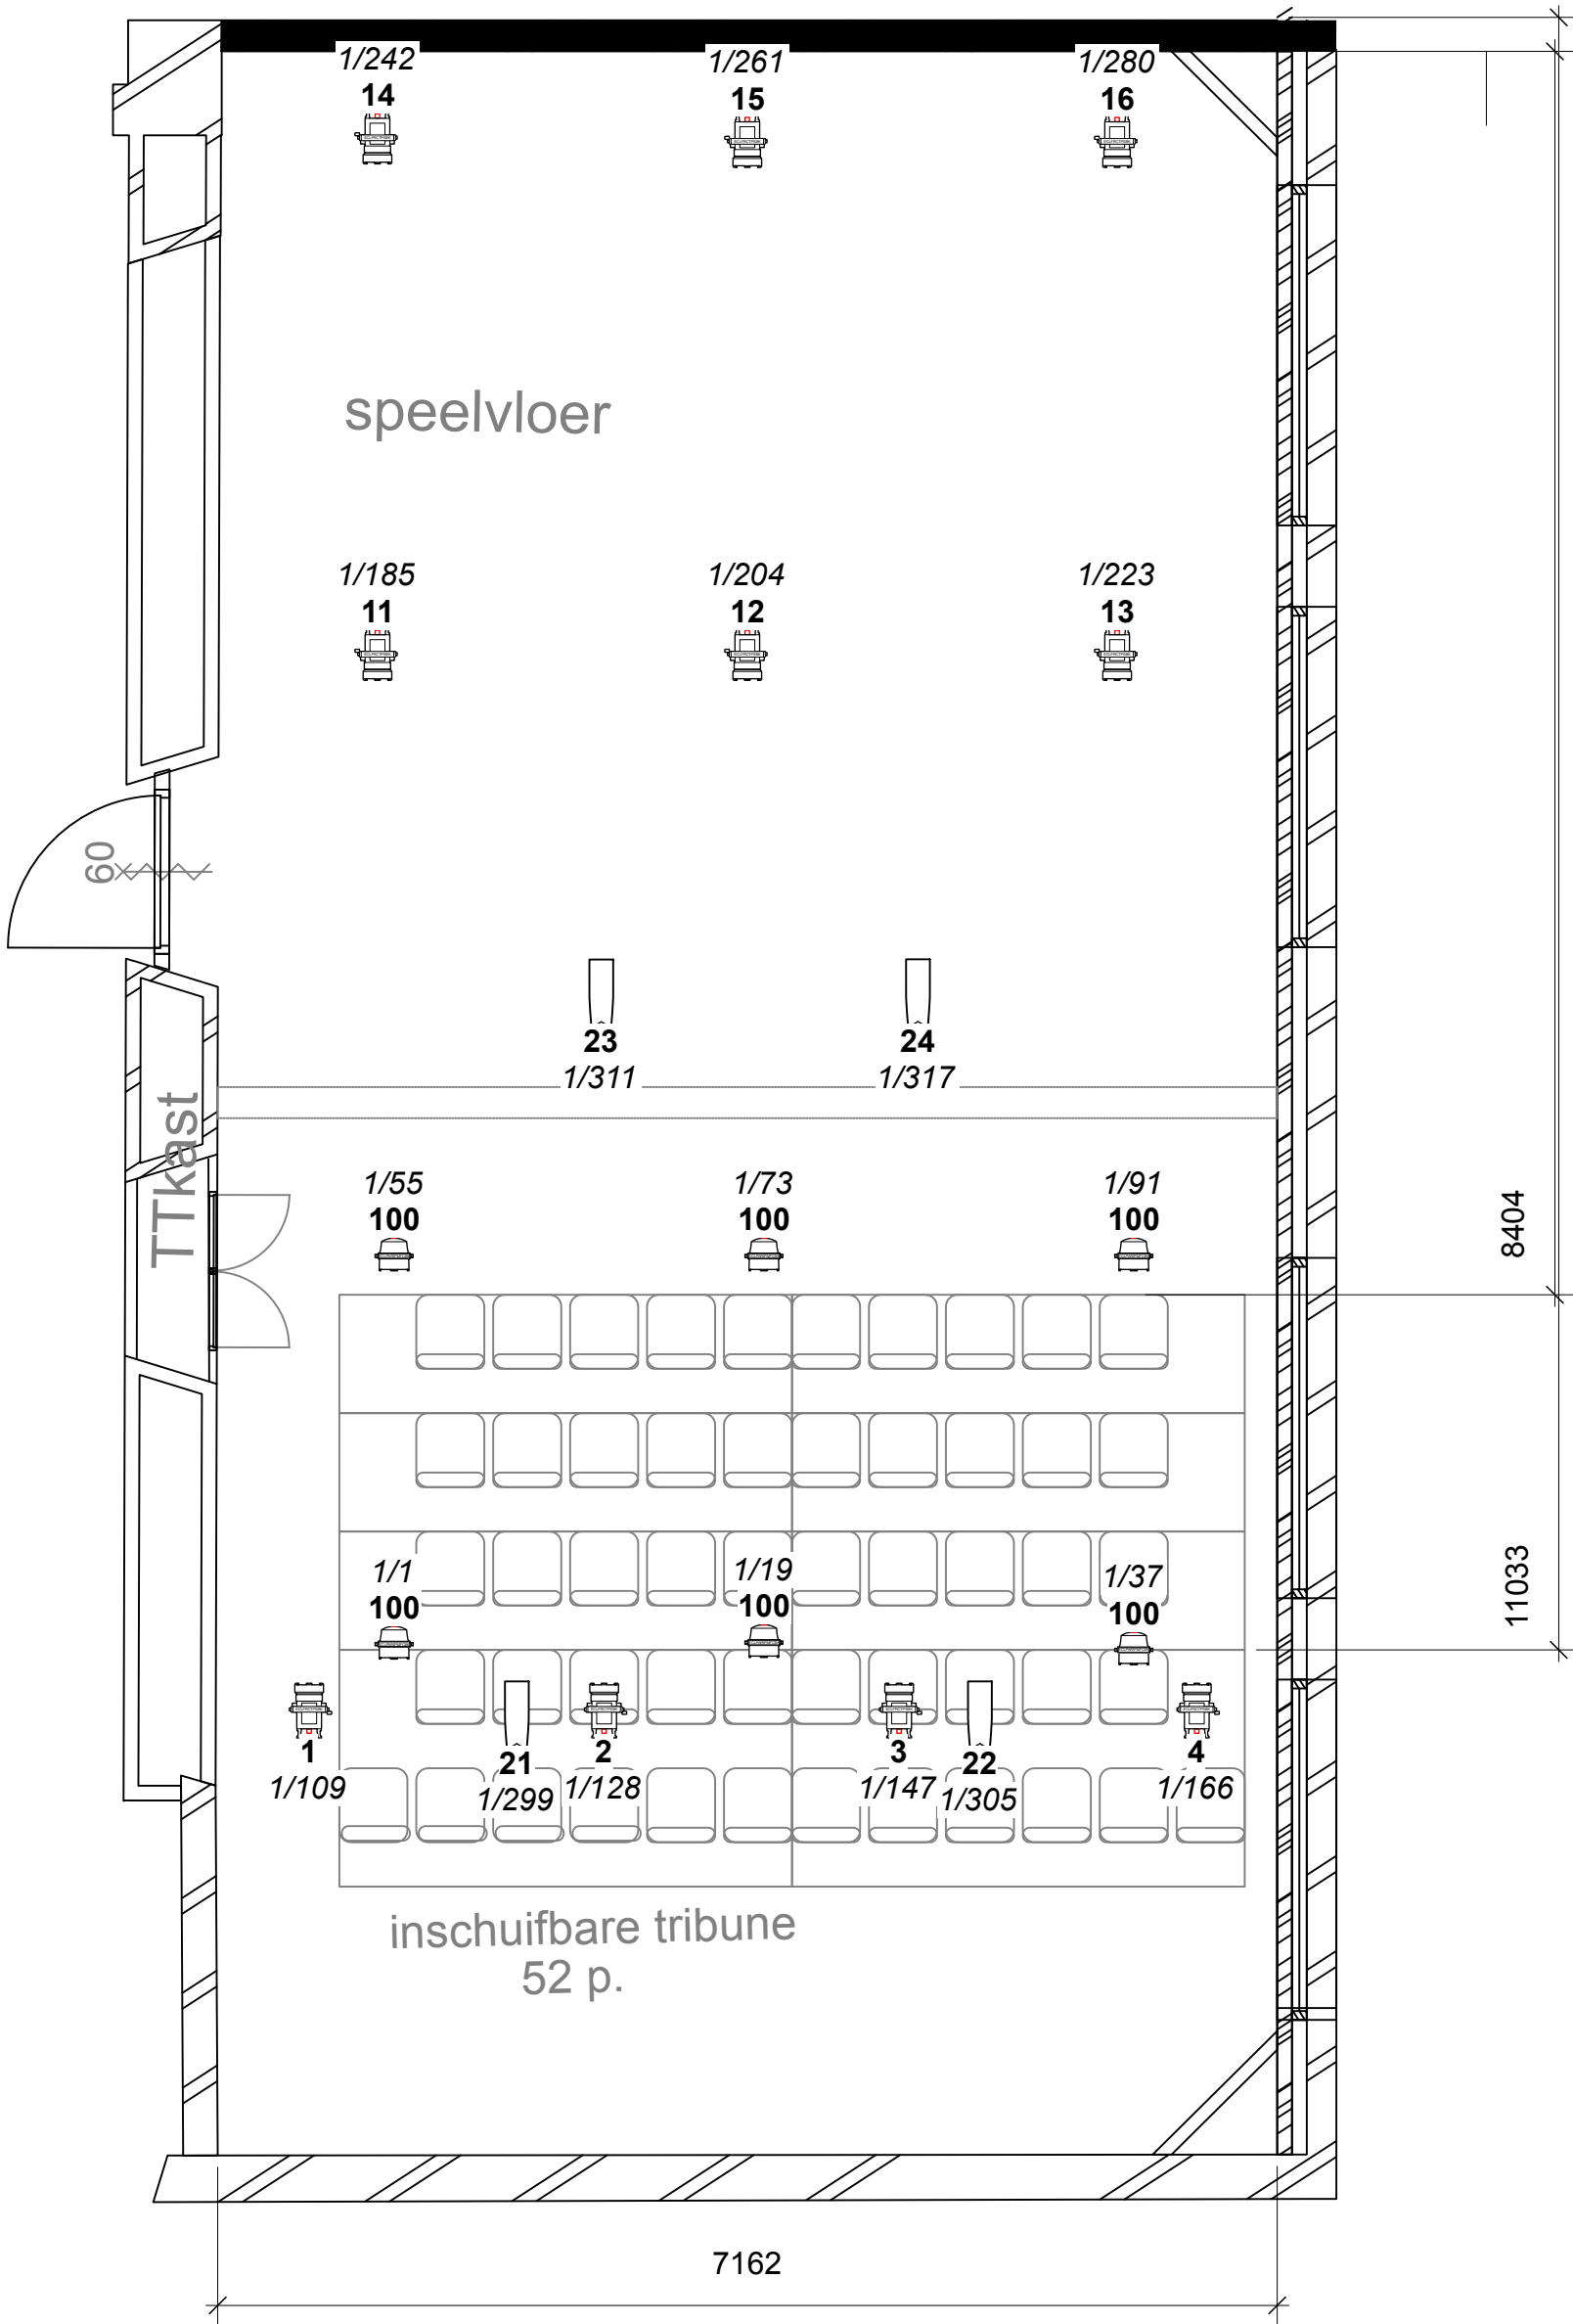

studio 3

House lights: 100

Legenda

| | |
|---|--------------------------------------|
|  | ETC ColorSource Spot Jr Deep Blue |
|  | PROLIGHTS-ECLPARIPMFC BK |
|  | PROLIGHTS-ECLFRCTSBK |

| | | | |
|---|----------------|-------------------|----------------|
| Project: boorstraat | | Drawing number: 1 | |
| Name: Studio 3 | | Version: 0.1 | Date: 01-09-25 |
| THEATER UTRECHT | | | |
| scale: 1:50 | Paper size: a3 | Units: mm | Drawn by: MH |
| Centre for Performing Arts Boorstraat 107 3513 SE Utrecht techniek@theaterutrecht.nl | | | |