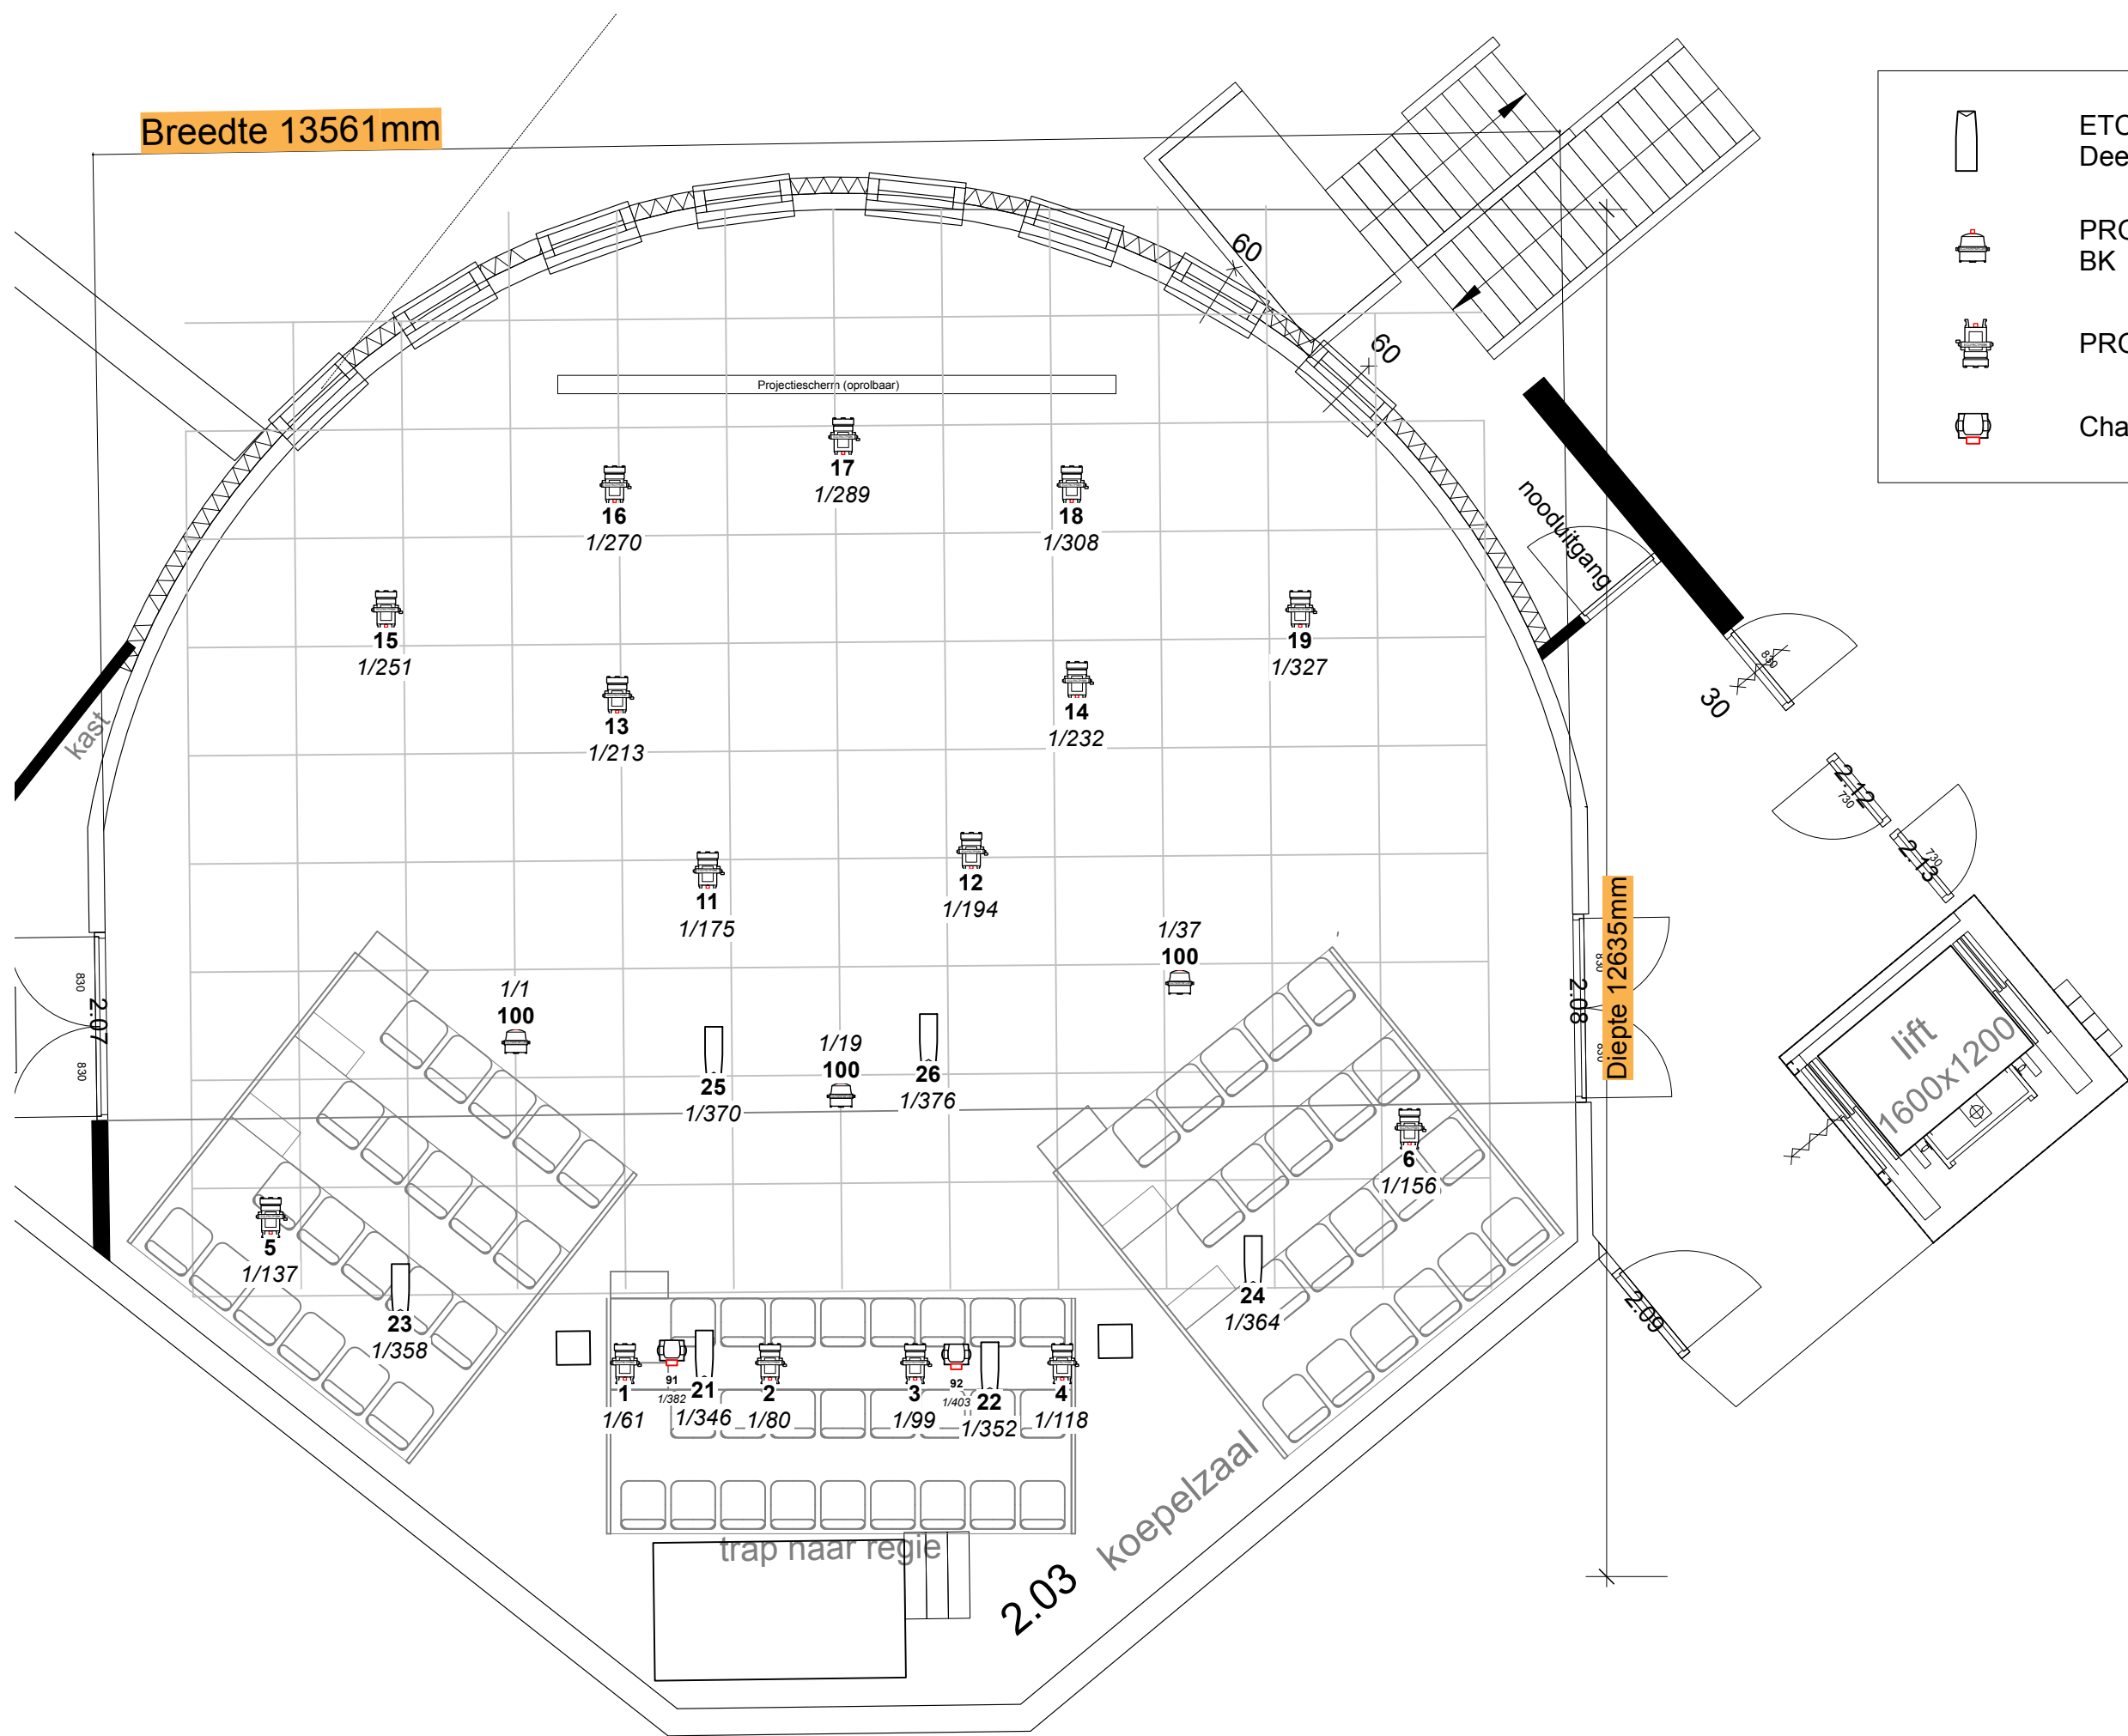

Breedte 13561mm

Legenda

	ETC ColorSource Spot Jr Deep Blue
	PROLIGHTS-ECLPARIPMFC BK
	PROLIGHTS-ECLFRCTSBK
	Chauvet Rogue R1X Wash

1e vrije dmx adres: 424

House Lights: 100

Project: boorstraat		Drawing number: 1	
Name: Theaterzaal licht standaard		Version: 0.1	Date: 01-09-25
THEATER UTRECHT			
scale: 1:60	Paper size: a3	Units: mm	Drawn by: MH
Centre for Performing Arts Boorstraat 107 3513 SE Utrecht techniek@theaterutrecht.nl			